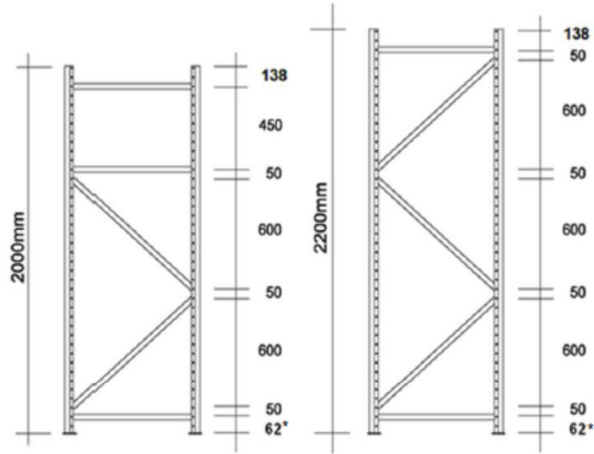

SPAR Racking Pty Ltd | Unit 10 / 16 Loyalty Road | North Rocks | NSW 2151
 02 96309194 | sales@spar-racking.com.au | www.spar-racking.com.au

Frame Bracing Arrangement – 2000, and 2200mm frames

*When using the Caster Baseplate bracing position will move 50mm to the next hole position

Frame Bracing Arrangement – 2500, and 3000mm frames

*When using the Caster Baseplate bracing position will move 50mm to the next hole position