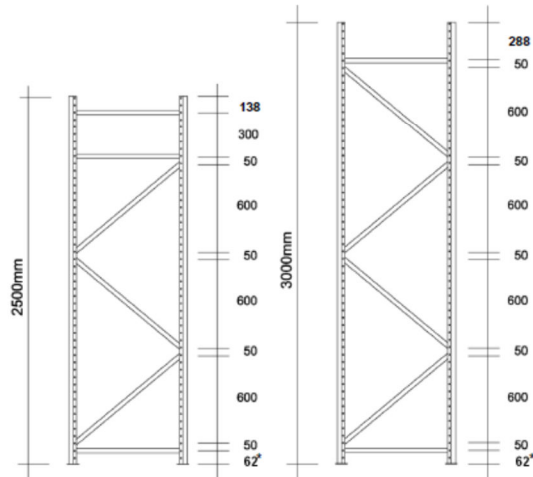

SPAR Racking Pty Ltd | Unit 10 / 16 Loyalty Road | North Rocks | NSW 2151
 02 96309194 | sales@spar-racking.com.au | www.spar-racking.com.au

Frame Bracing Arrangement – 2000, and 2200mm frames

*When using the Caster Baseplate bracing position will move 50mm to the next hole position

Frame Bracing Arrangement – 2500, and 3000mm frames

*When using the Caster Baseplate bracing position will move 50mm to the next hole position